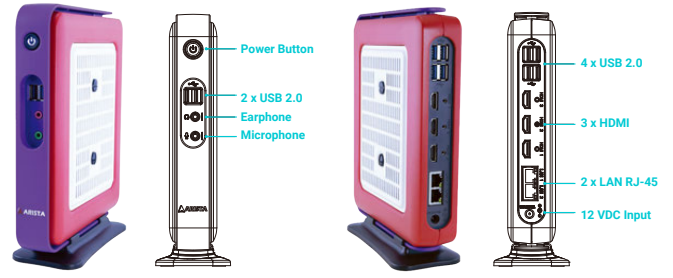

Front Side

Back Side

AP-3500-E01-003

AP-3500-H01-003