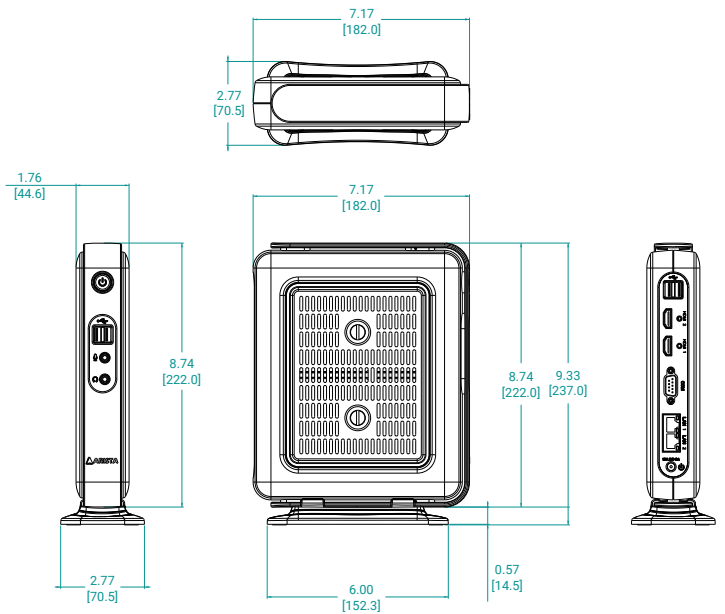

AP-3500-E01-003

AP-3500-H01-003

Front Side

Back Side

Front Side

Back Side

VESA Mount Bracket

AP-3500 Series

Dimension Drawing

Model Name : AP-3500-H01
Size Unit : inch(mm)

Model Name : AP-3500-E01
Size Unit : inch(mm)

Dimension Drawing

VESE Mount Bracket (optional)
Size Unit : mm

Ordering Information

Item	AP-3500-E01-003	AP-3500-E01-P03
CPU	Intel Celeron J1900 @ 1.99GHz / Atom E3845 @ 1.91GHz CPU	Intel Celeron J1900 @ 1.99GHz / Atom E3845 @ 1.91GHz CPU
Memory	4GB DDR3	4GB DDR3
Storage	N/A	N/A
Remote Boot	ThinManager Ready	PXE
Power Supply	110/220VAC Input	110/220VAC Input
Operating System	N/A	N/A