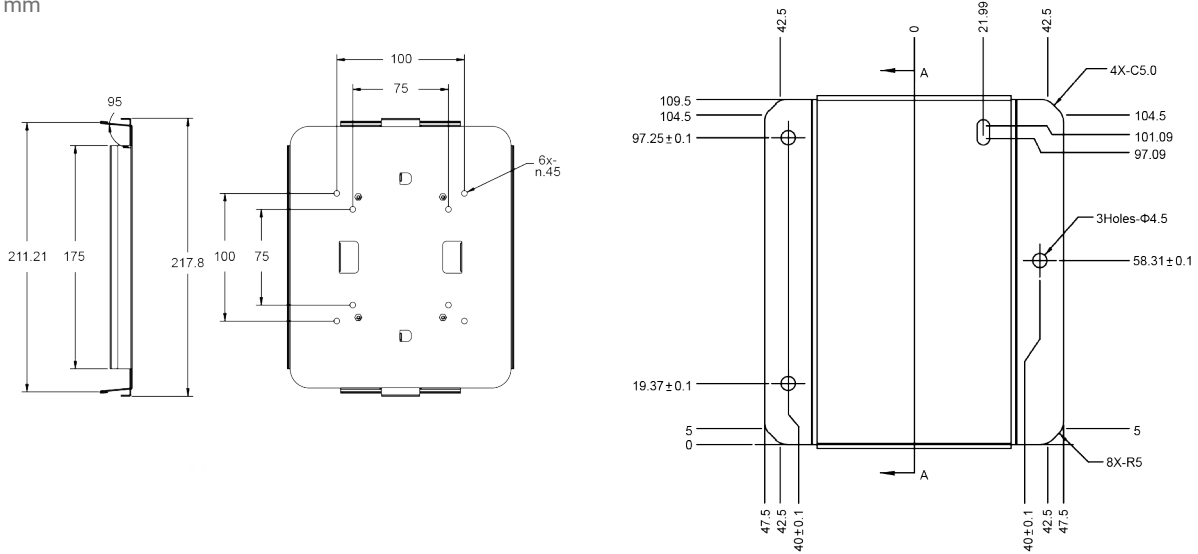

Dimension Drawing

Model Name : AP-3500-H01
Size Unit : inch(mm)

Model Name : AP-3500-E01
Size Unit : inch(mm)

Dimension Drawing

VESE Mount Bracket (optional)
Size Unit : mm

Ordering Information

Item	AP-3500-E01-003	AP-3500-E01-P03
CPU	Intel Celeron J1900 @ 1.99GHz / Atom E3845 @ 1.91GHz CPU	Intel Celeron J1900 @ 1.99GHz / Atom E3845 @ 1.91GHz CPU
Memory	4GB DDR3	4GB DDR3
Storage	N/A	N/A
Remote Boot	ThinManager Ready	PXE
Power Supply	110/220VAC Input	110/220VAC Input
Operating System	N/A	N/A