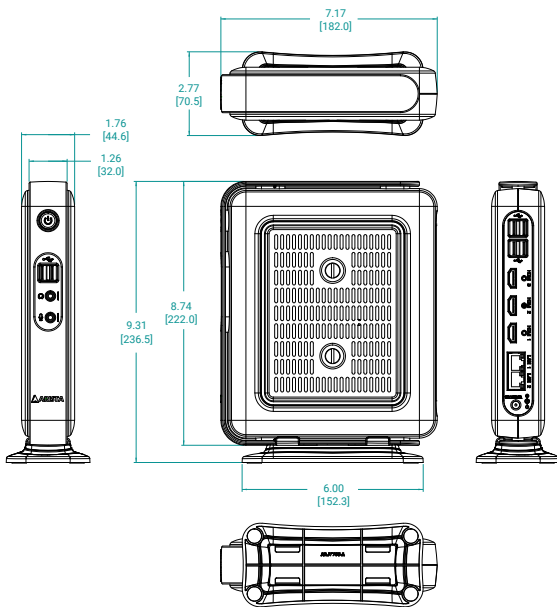

AP-3500-E01-003

AP-3500-H01-003

Front Side

Back Side

Front Side

Back Side

VESA Mount Bracket

AP-3500 Series

Dimension Drawing

Model Name : AP-3500-H01
Size Unit : inch(mm)

Model Name : AP-3500-E01
Size Unit : inch(mm)

Dimension Drawing

VESE Mount Bracket (optional)
Size Unit : mm

Ordering Information

Item	AP-3500-E01-003	AP-3500-E01-P03
CPU	Intel Celeron J1900 @ 1.99GHz / Atom E3845 @ 1.91GHz CPU	Intel Celeron J1900 @ 1.99GHz / Atom E3845 @ 1.91GHz CPU
Memory	4GB DDR3	4GB DDR3
Storage	N/A	N/A
Remote Boot	ThinManager Ready	PXE
Power Supply	110/220VAC Input	110/220VAC Input
Operating System	N/A	N/A